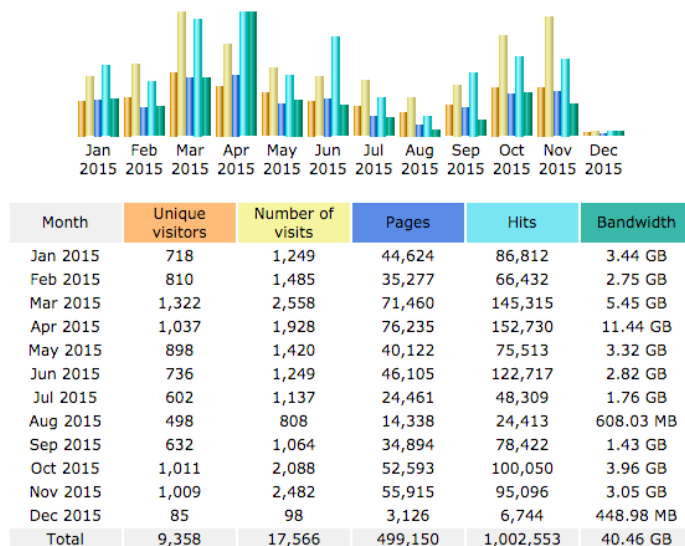

Statistics on the usage of the ITACA portal

The access to the ITACA database has been monitored during 2015.

In average there are 850 unique accesses per month (Figure 1). Main stakeholders are research institutions and professionals (Figure 2). A large part of research stakeholders consists of students who use the database for Msc thesis or training.

Figure 3 lists the accesses from different countries (November 2015). Although the majority of users are Italian, there is significant international access, demonstrating that Italian data are used worldwide.